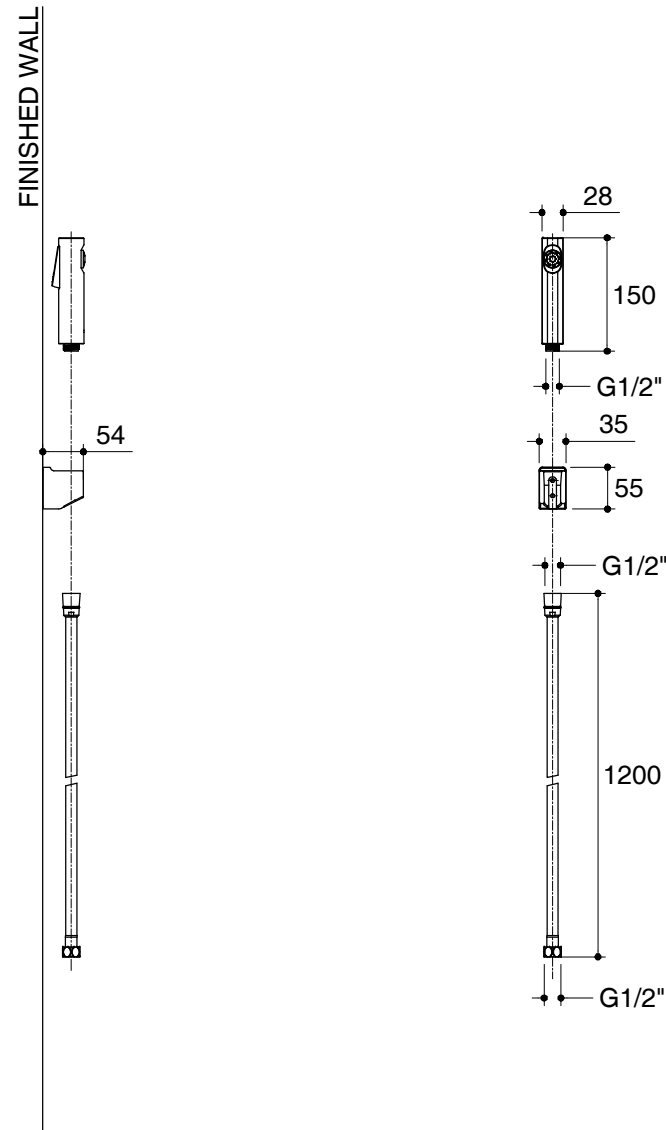

Dimensions are approximate.

Unit: mm

SKU	K-98100X-HGP
Name	CUFF
Description	HYGIENE SPRAY WITH PVC HOSE & BRACKET

**KOHLER**

\*The recommended dimension for installation can be adjusted according to user preferences and layout.